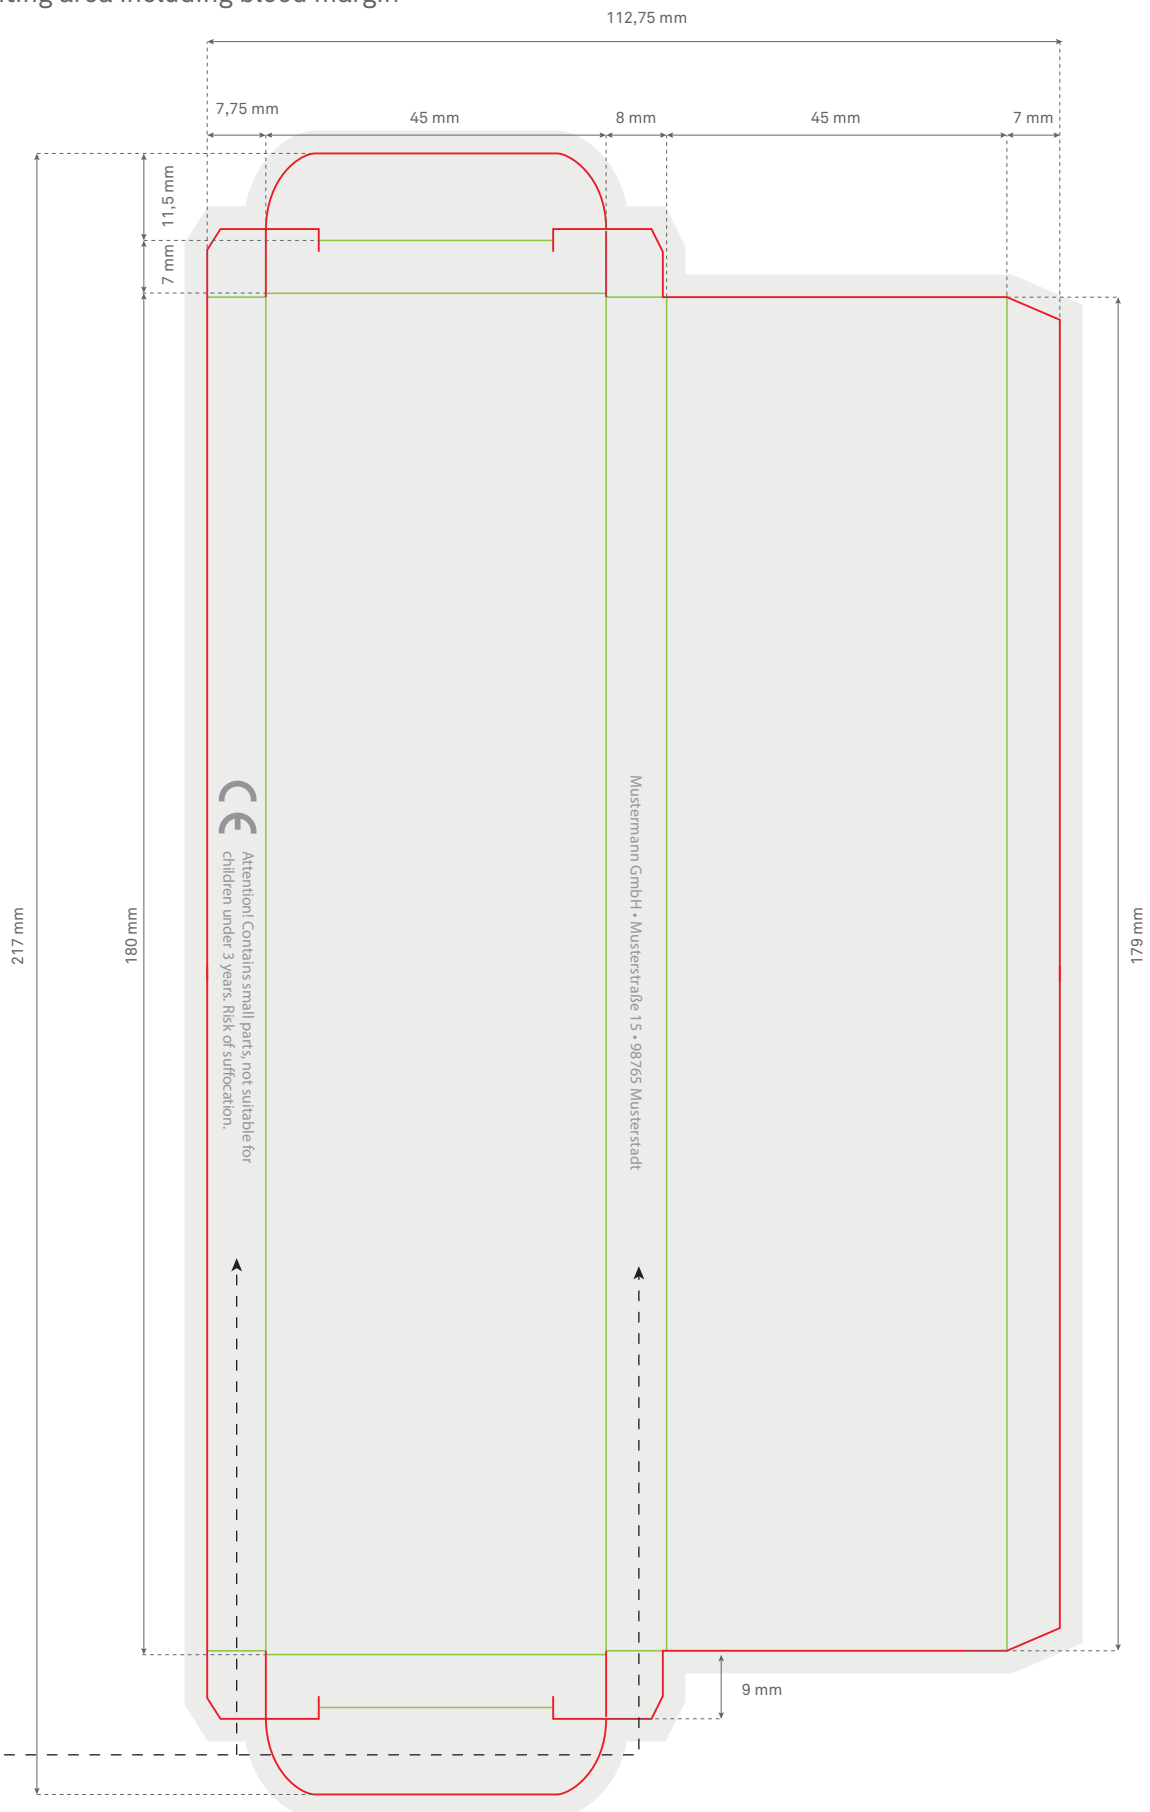

# Artikelnummer 9001L / 9001N proof »standard«

## Important note:

Offset printing is based on scale colors (CMYK). RGB or special colors are adjusted accordingly. We do not accept liability for any resulting color deviation. There is no color accuracy with CMYK colors.

 printing area including bleed margin

- Due to the EU product safety act we have the obligation to mark all of our products.
- That is why we will put labels with address of the distributor and the CE-terms on all the cardboard boxes.