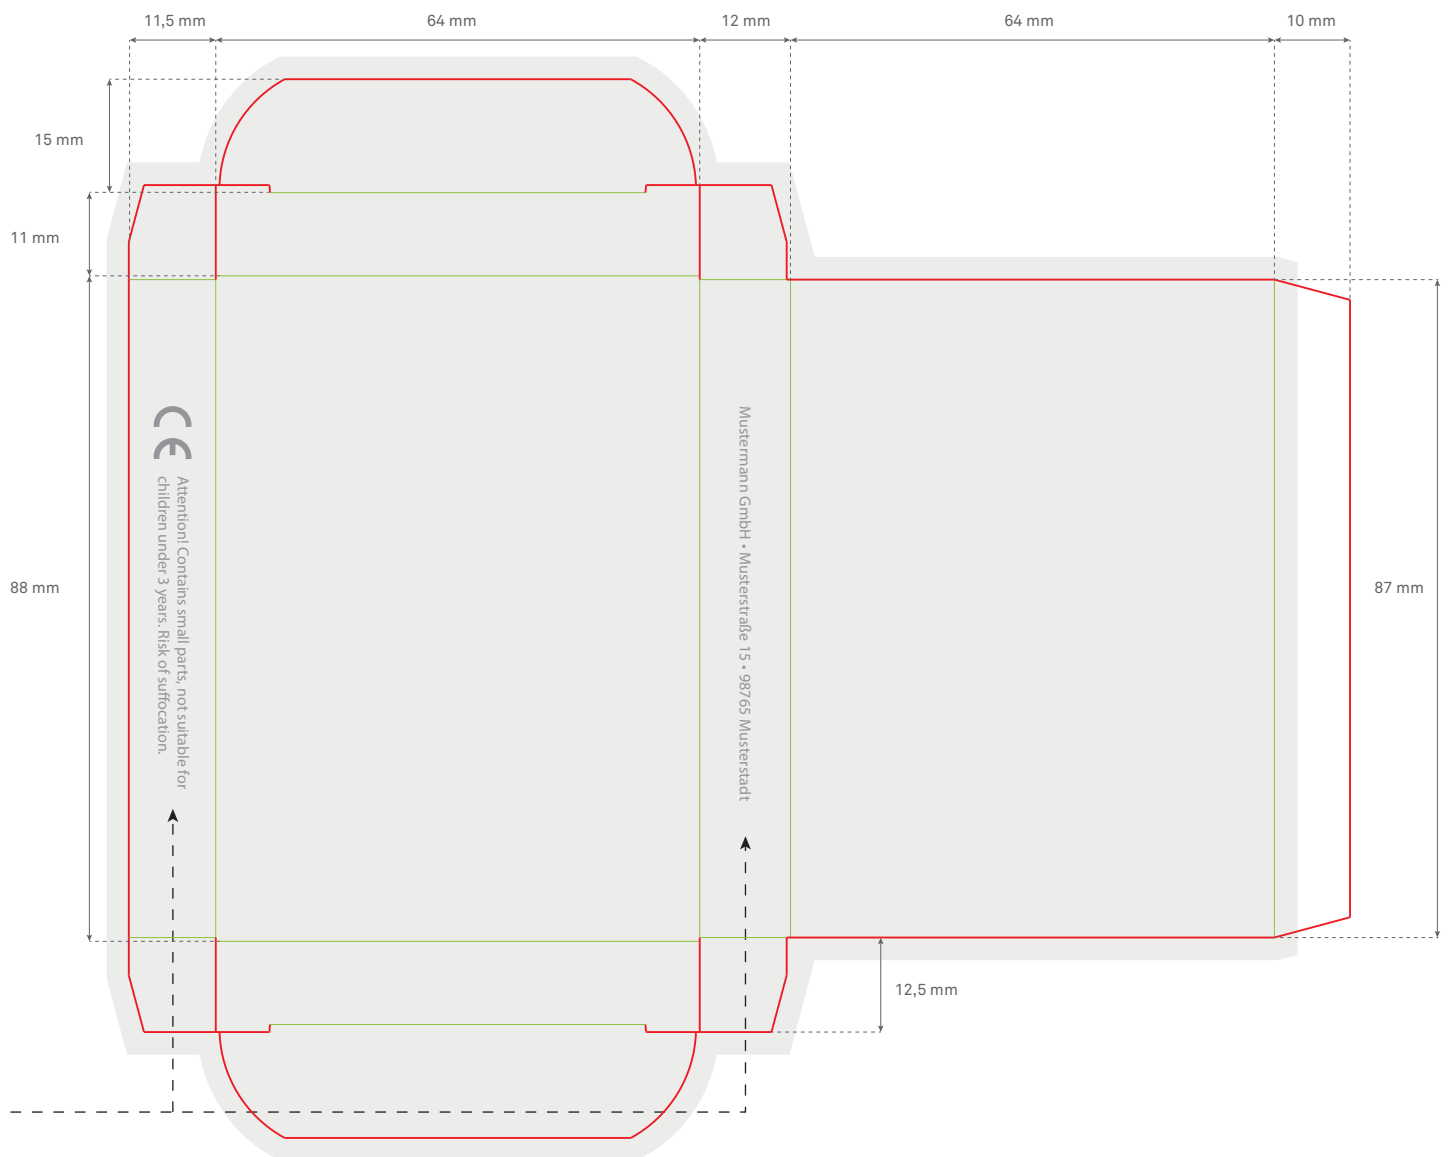

Important note:

Offset printing is based on scale colors (CMYK). RGB or special colors are adjusted accordingly.
We do not accept liability for any resulting color deviation. There is no color accuracy with CMYK colors.

 printing area including bleed margin

→ Due to the EU product safety act we have the obligation to mark all of our products.
→ That is why we will put labels with address of the distributor and the CE-terms on all the cardboard boxes.