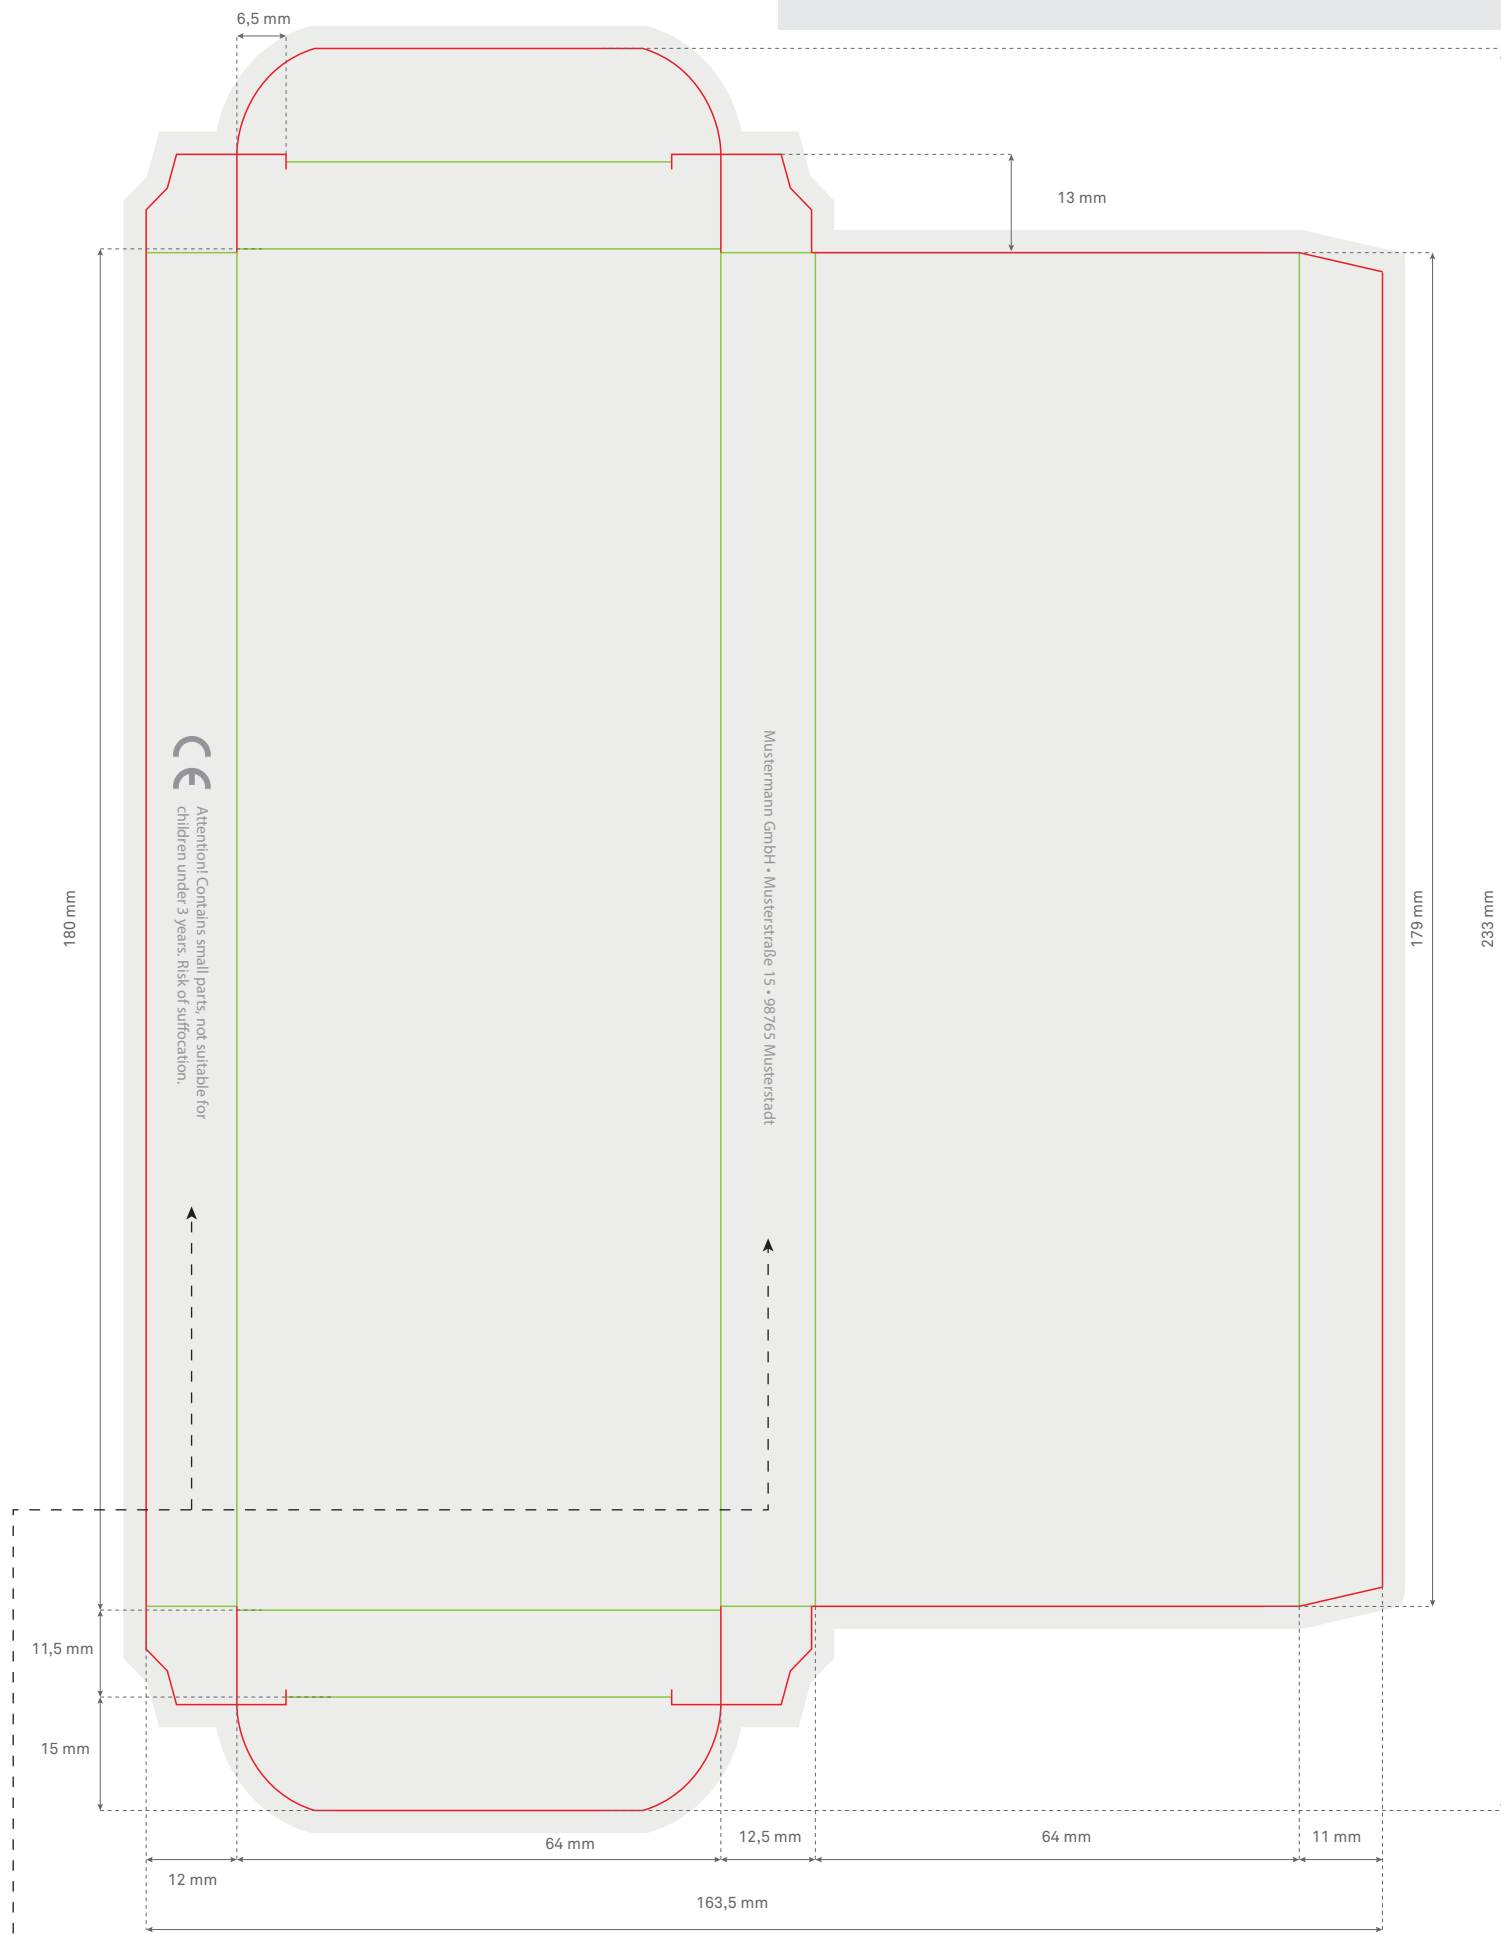

Art.No. 9004L / 9004N
proof »Jumbo«

Important note:

Offset printing is based on scale colors (CMYK). RGB or special colors are adjusted accordingly. We do not accept liability for any resulting color deviation. There is no color accuracy with CMYK colors.

→ Due to the EU product safety act we have the obligation to mark all of our products.

→ That is why we will put labels with address of the distributor and the CE-terms on all the cardboard boxes.

 printing area including bleed margin