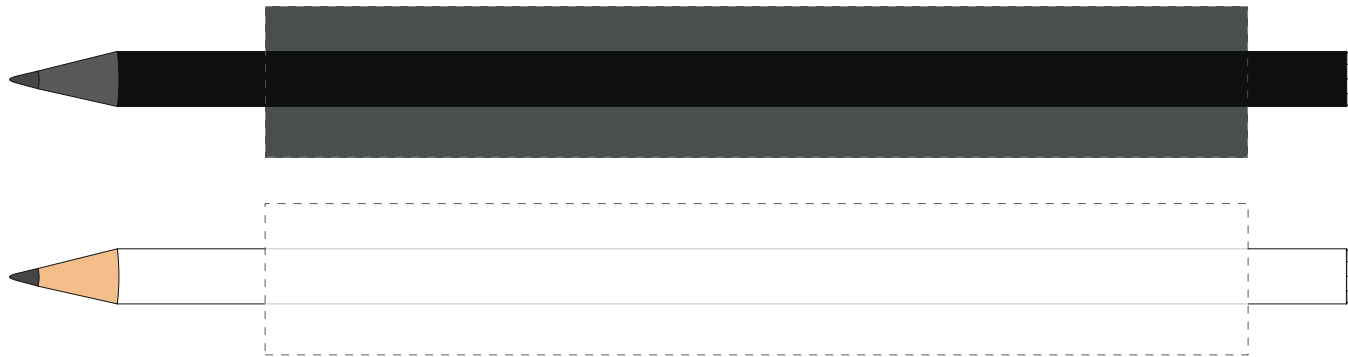

proof

please approve **in written form** as quickly as possible to meet the delivery date

pencil configuration:

- pencil, round, 175 mm
- Swarovski-Crystal-Pencil

scale 1:1

printing status: ca. 1,3 cm from the end of the pencil

printing area:

 **1-4 colors:** maximum printing size: 19 x 130 mm

 **Print approval:** please approve the print by email.

Changes / Corrections: Please send your change requests by email.

Attention! Please check this proof carefully. The colours and the printing-motif may vary from the original. After approval we cannot accept any responsibility or liability for any possible mistakes. Please note that some light printing colours eventually need to be double printed against extra charge. If pencils are supplied sharpened, graphite dust can cause slight soiling.

proof stamping

please approve **in written form** as quickly as possible to meet the delivery date

pencil configuration:

- pencil, round, 175 mm
- Swarovski-Crystal-Pencil

scale 1:1

printing status: ca. 1,3 cm from the end of the pencil

proof digital printing

please approve **in written form** as quickly as possible to meet the delivery date

pencil configuration:

- pencil, round, 175 mm
- Swarovski-Crystal-Pencil

scale 1:1

printing area:

1-4 colors: maximum printing size: ca 4,7 x 160 mm